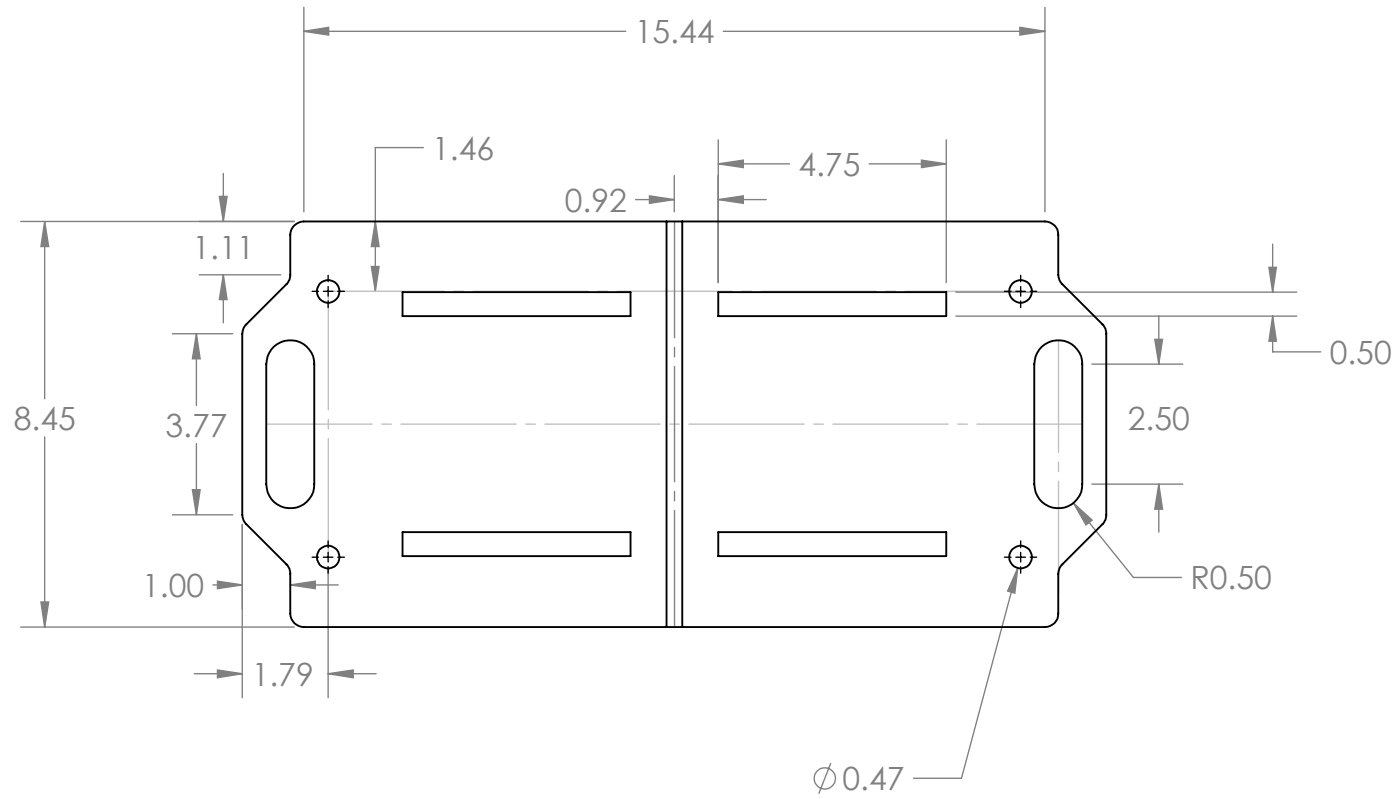

CRADLE BASE

8mm CLEARANCE ∇ 1.5 HOLES ON THIS AND OPPOSITE SIDES (4 HOLES TOTAL)

ALL DIMENSIONS IN INCHES UNLESS OTHERWISE SPECIFIED