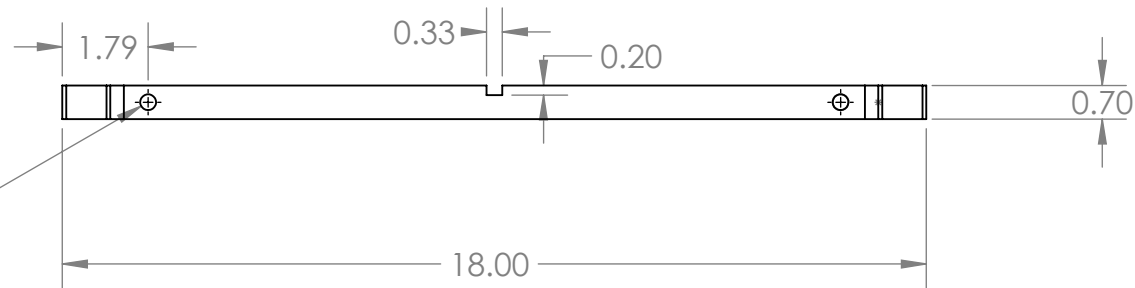

CRADLE BASE

8mm CLEARANCE ∇ 1.5 HOLES ON THIS AND OPPOSITE SIDES (4 HOLES TOTAL)

ALL DIMENSIONS IN INCHES UNLESS OTHERWISE SPECIFIED