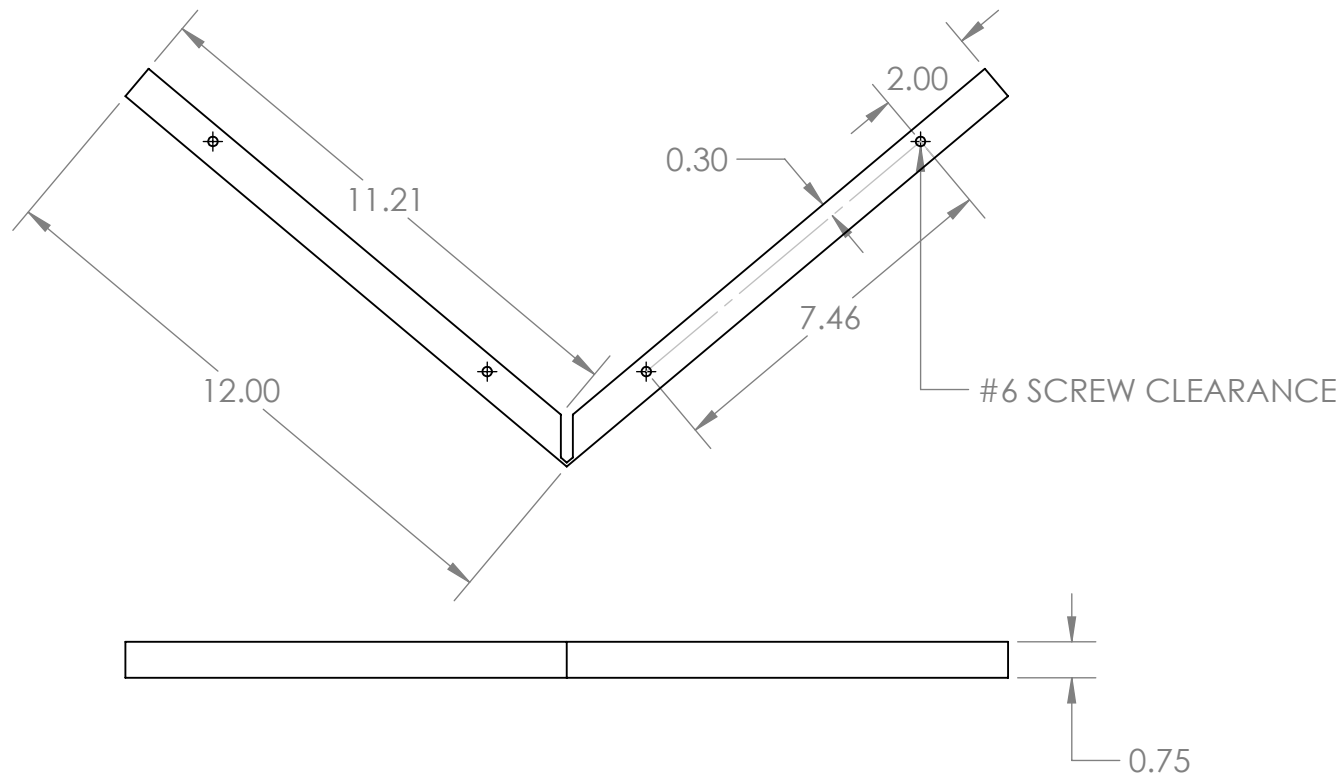

GLASS ANGLE

MATERIAL: 3/4 INCH ALUMINUM ANGLE

ALL DIMENSIONS IN INCHES